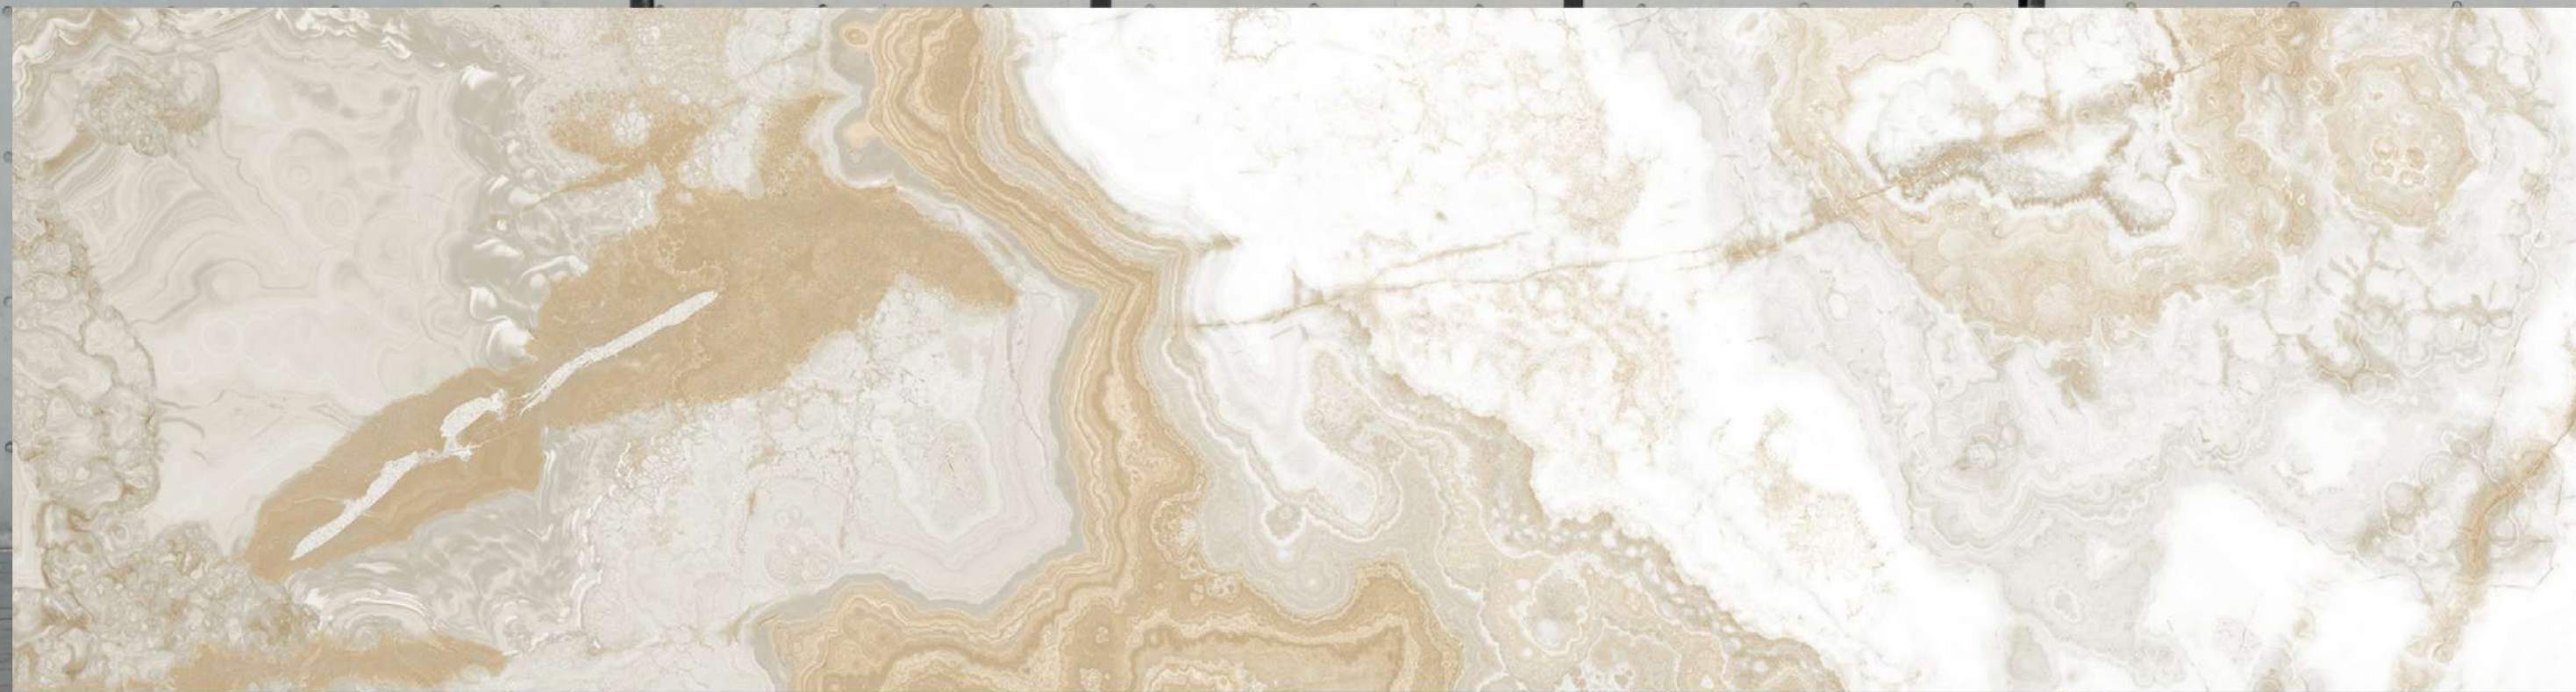

DELMARE

BODY

white BODY

FINISH

matt

SIZE

800x3000 MM

THICKNESS

15 MM