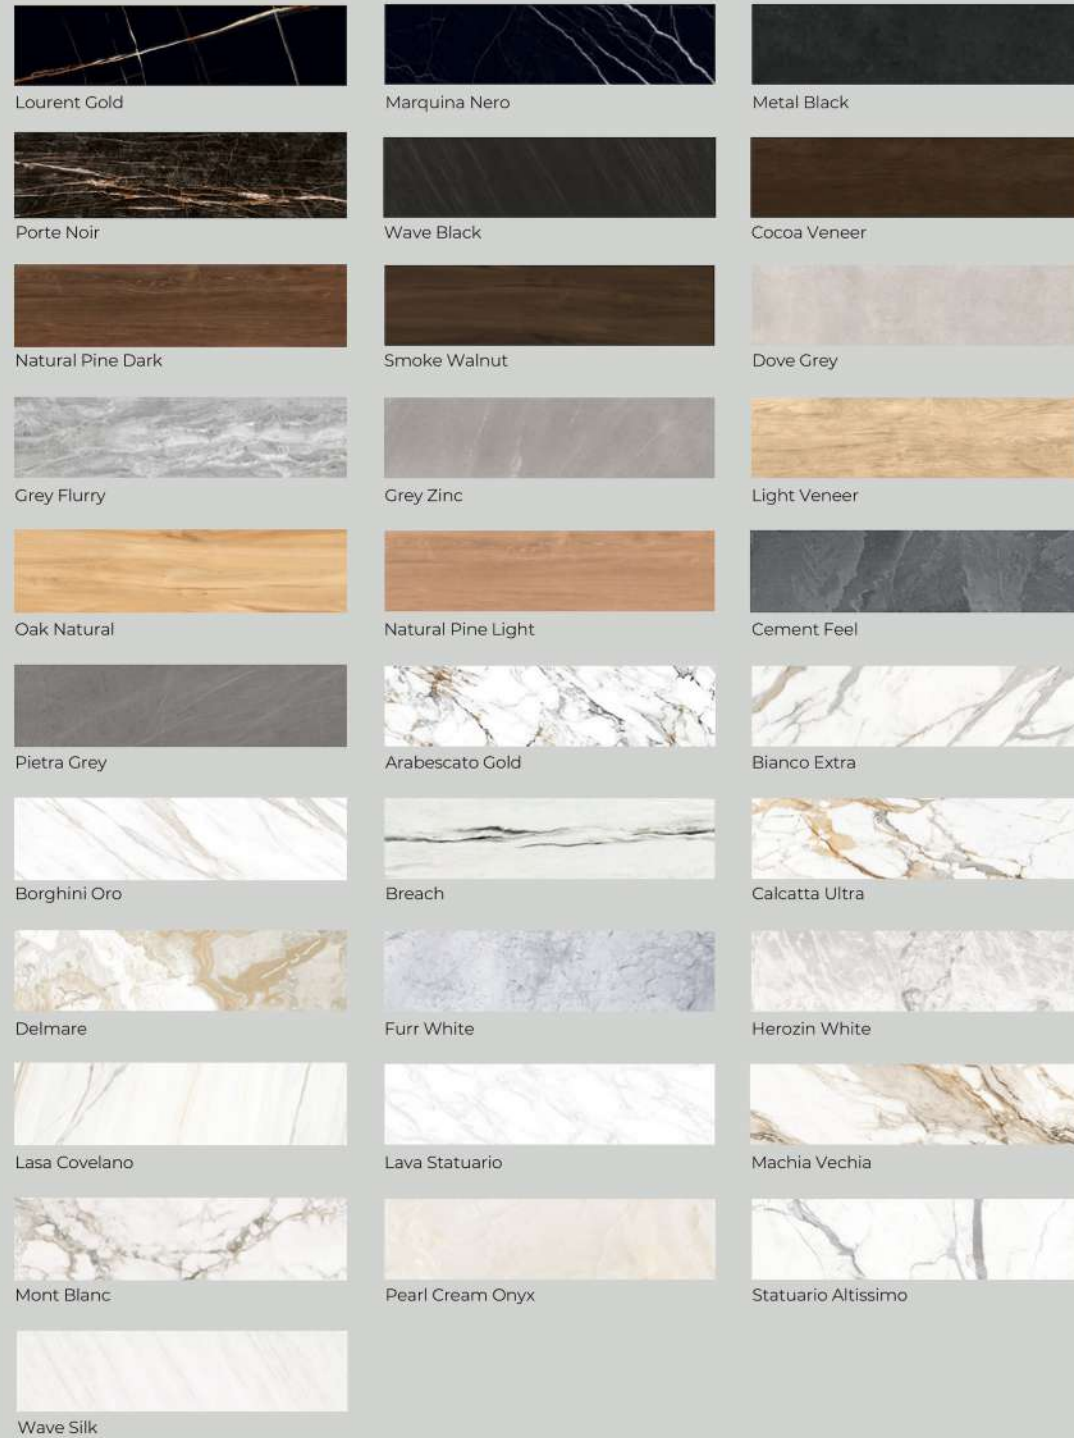

The Functionality of
The Residential Kitchen

Elevating Classic Style
for Today's Homeowner

Leading Edge Design
and Innovation

PRODUCT Range

PRODUCT Finishes

FEEL

A matte finish with a light layer of enamel for subtle shine and a pleasantly soft touch. Surface finish which is easy to clean.