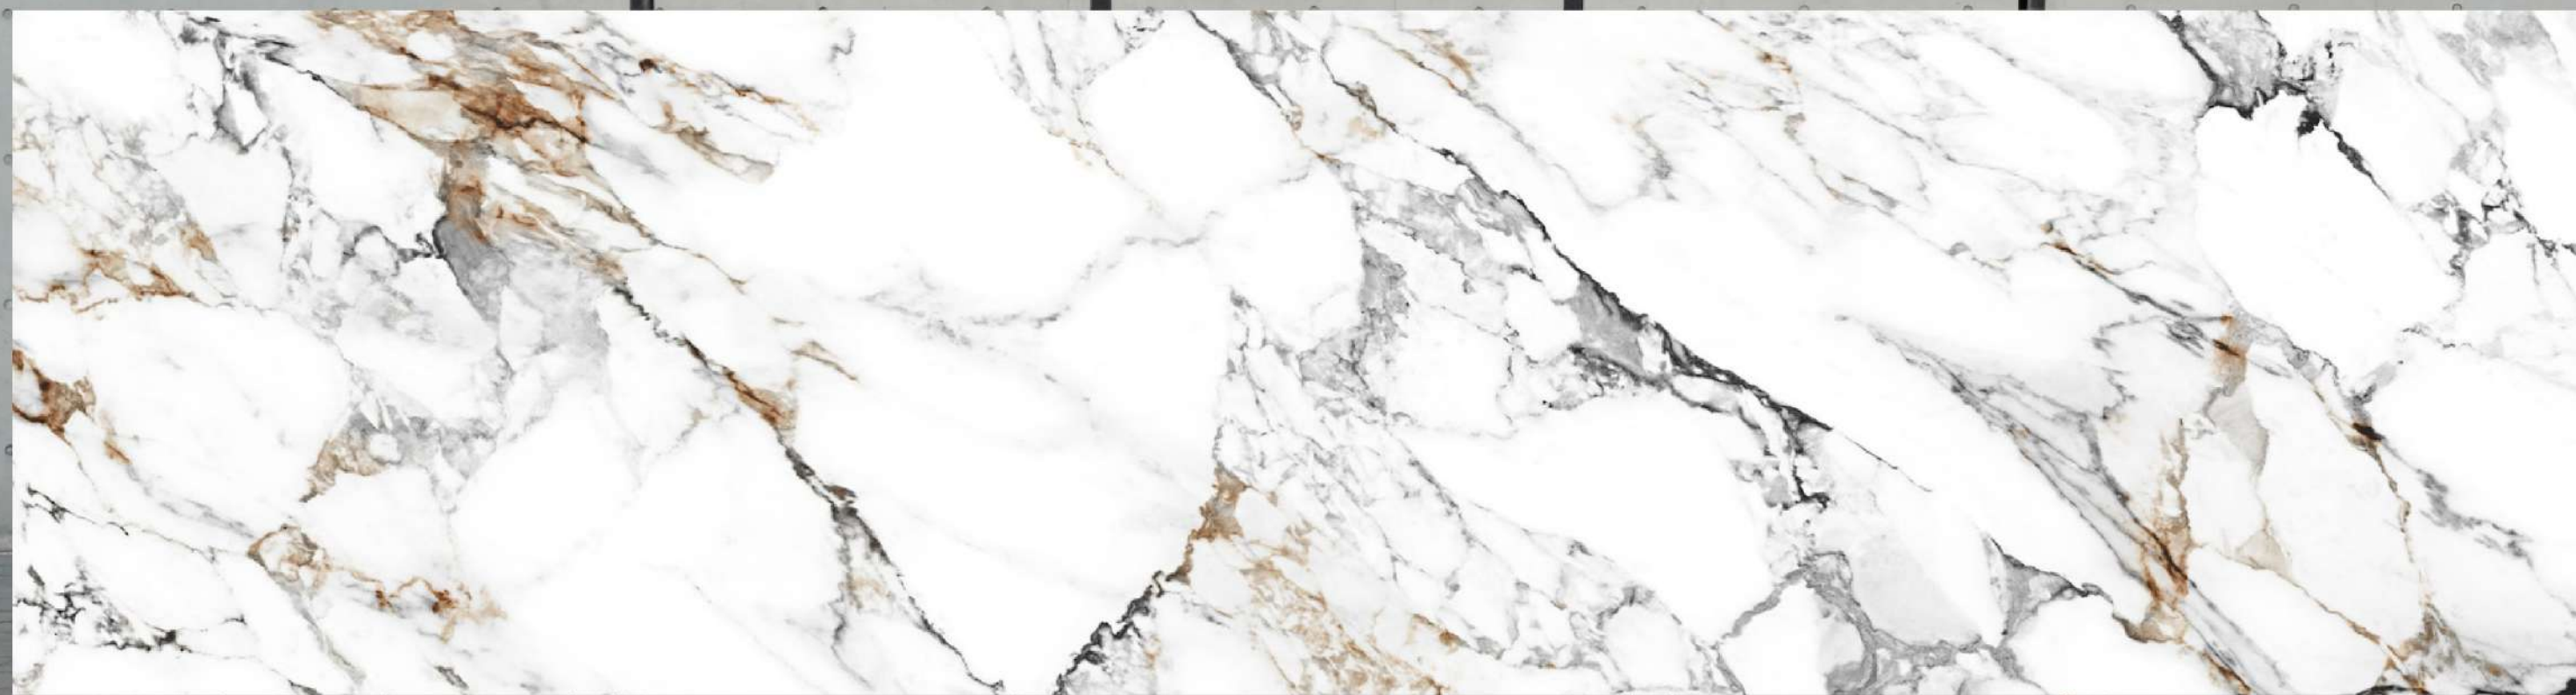

ARABESCATO GOLD

BODY

white BODY

FINISH

matt

SIZE

800x3000 MM

THICKNESS

15 MM