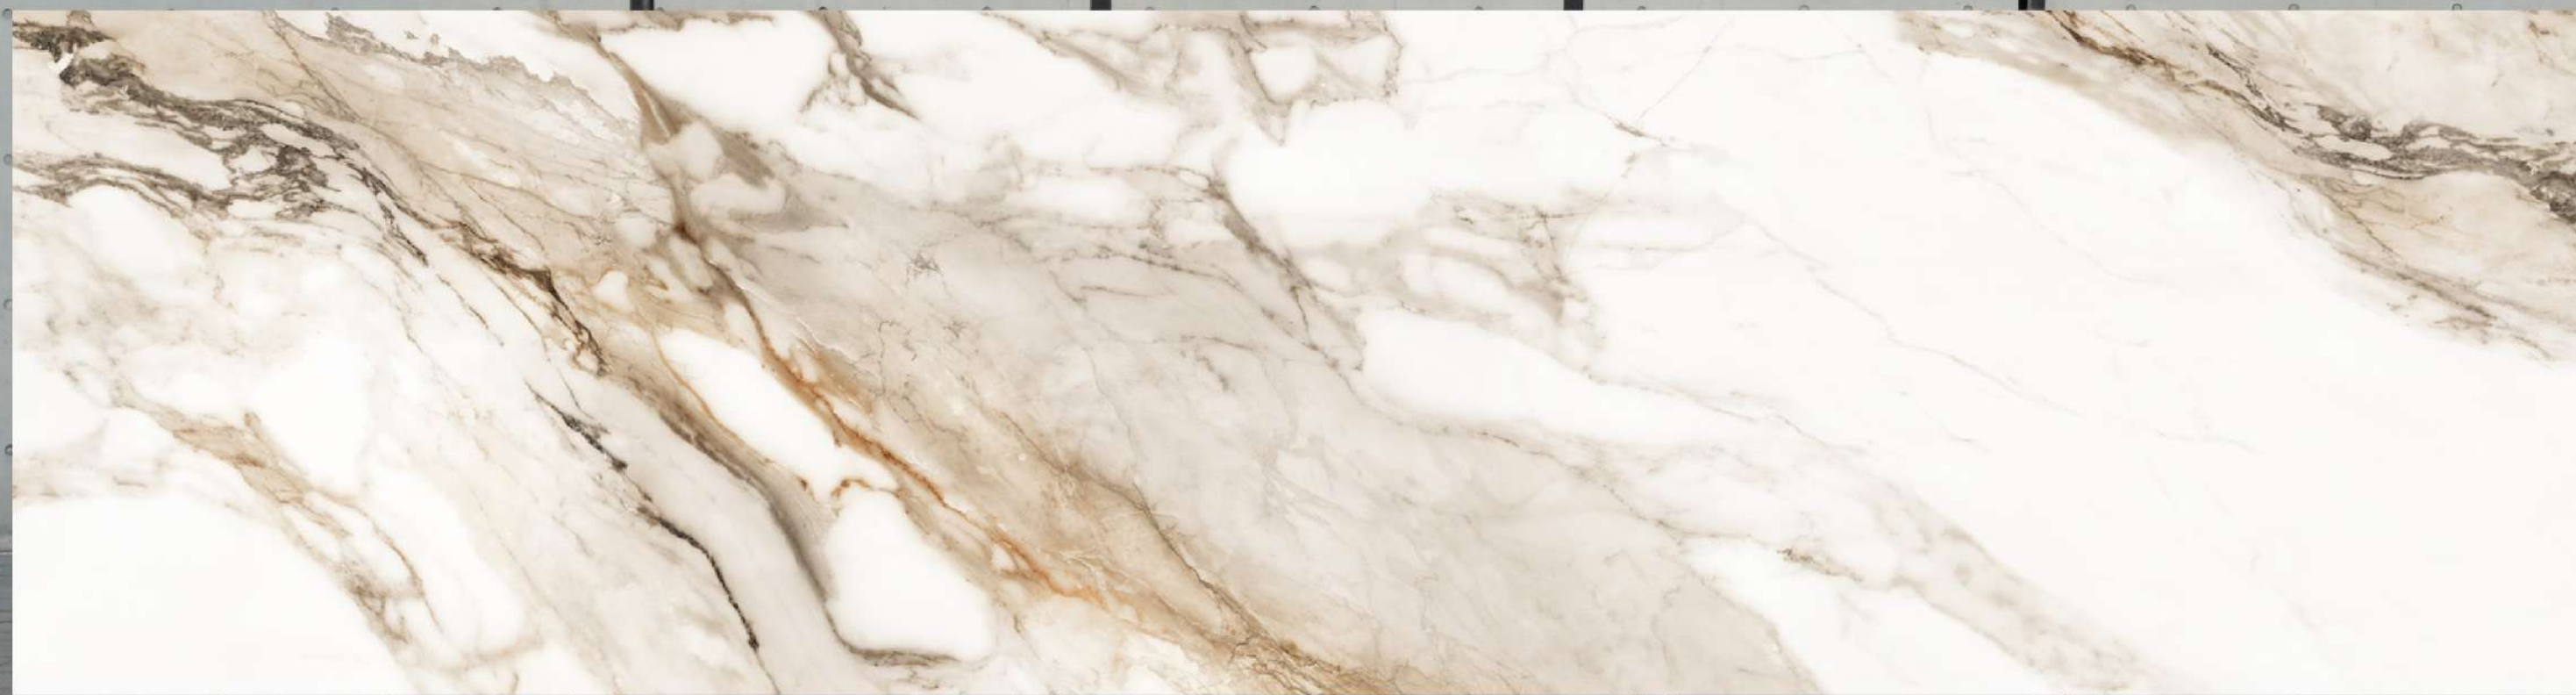

MACHIA VECHIA

BODY

white BODY

FINISH

matt

SIZE

800x3000 MM

THICKNESS

15 MM