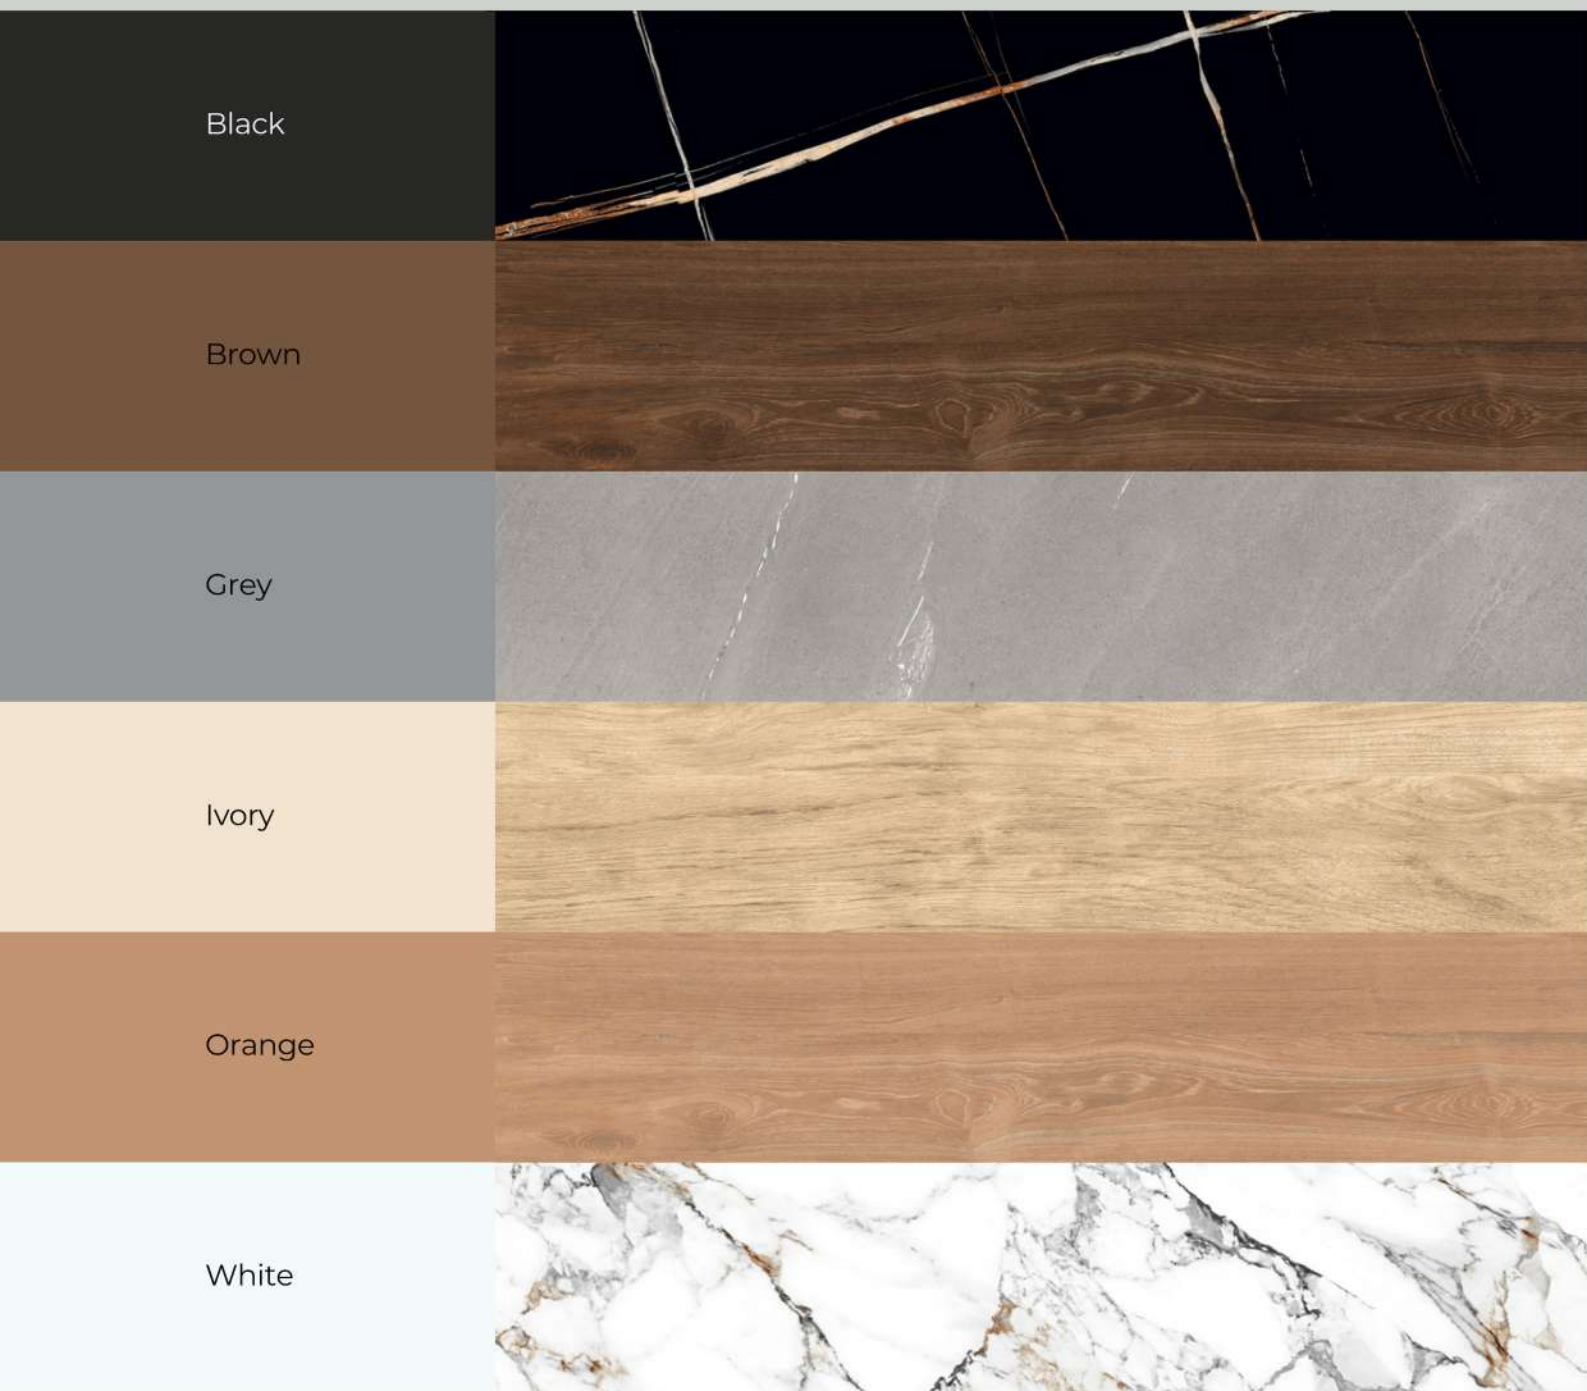

Our collections offer professional-grade performance while seamlessly blending the latest innovations with a premium design aesthetic that is crafted with authentic, high-quality materials.

The Functionality of
The Residential Kitchen

Elevating Classic Style
for Today's Homeowner

Leading Edge Design
and Innovation